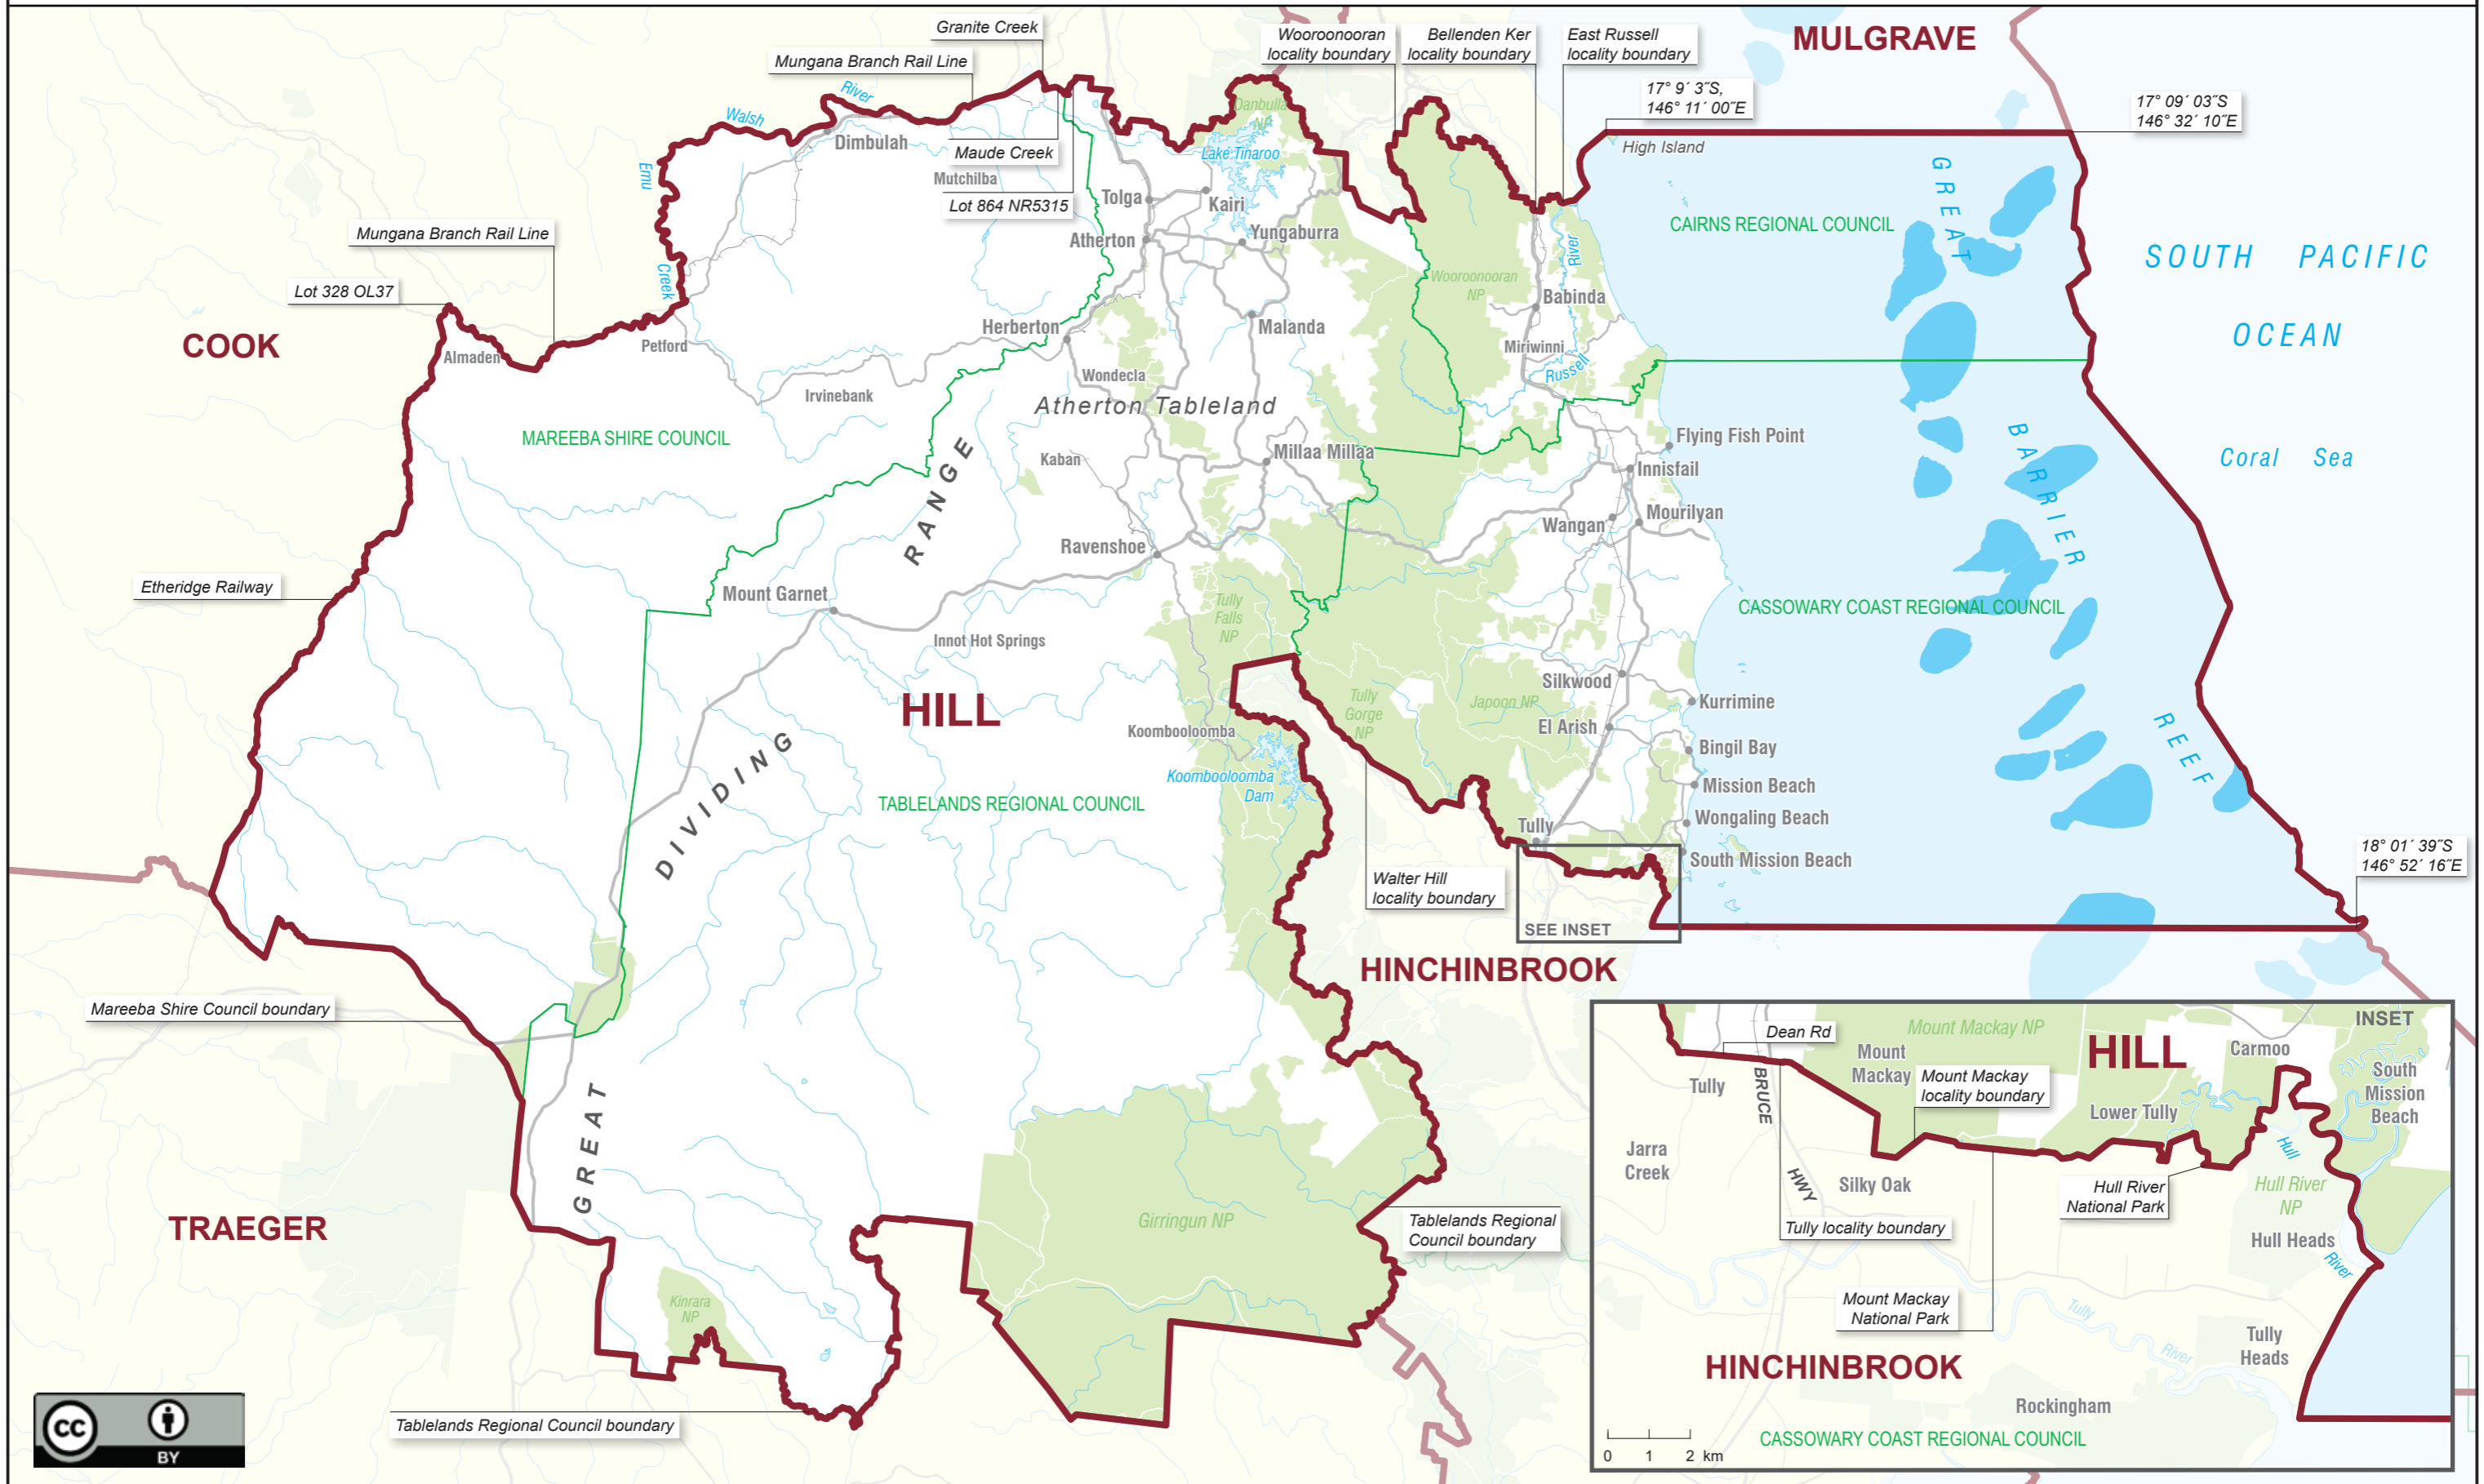

Boundary of Electoral District ———
Local Government Area ———

Tablelands Regional Council boundary